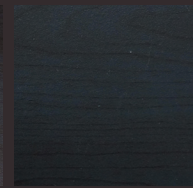

AliWood Colour Range

AliWood stock several wood look timber finishes, as detailed below. Timber grain varies, as do AliWood timber grains. We do have other colours available on request. We can also powdercoat our mill finish extrusions to any colour you wish from the Dulux and Interpon ranges.

Woodgrain Finish

Whitewood
WW

Driftwood
DW

Siberian Larch
SL

Mountain Ash
MA

Spotted Gum
SP

Snowgum
SG

Western Red Cedar
WRC

Bushwood
BW

Blackwood
BLW

Chestnut
CN

Charcoal Ash
CA

Ebony
E

Powdercoat Finish

Black

Monument Grey

White

Milled Finish

Please Note: Colours and finishes shown are a guide only, and may vary from actual finish. Please contact us for a sample prior to making your final selection.