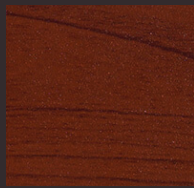

AliWood Colour Range

AliWood stock several wood look timber finishes, as detailed below. Timber grain varies, as do AliWood timber grains. We do have other colours available on request. We can also powdercoat our mill finish extrusions to any colour you wish from the Dulux and Interpon ranges.

Woodgrain Finish

Whitewood
WW

Driftwood
DW

Siberian Larch
SL

Mountain Ash
MA

Spotted Gum
SP

Snowgum
SG

Western Red Cedar
WRC

Bushwood
BW

Blackwood
BLW

Chestnut
CN

Charcoal Ash
CA

Ebony
E

Powdercoat Finish

Black

Monument Grey