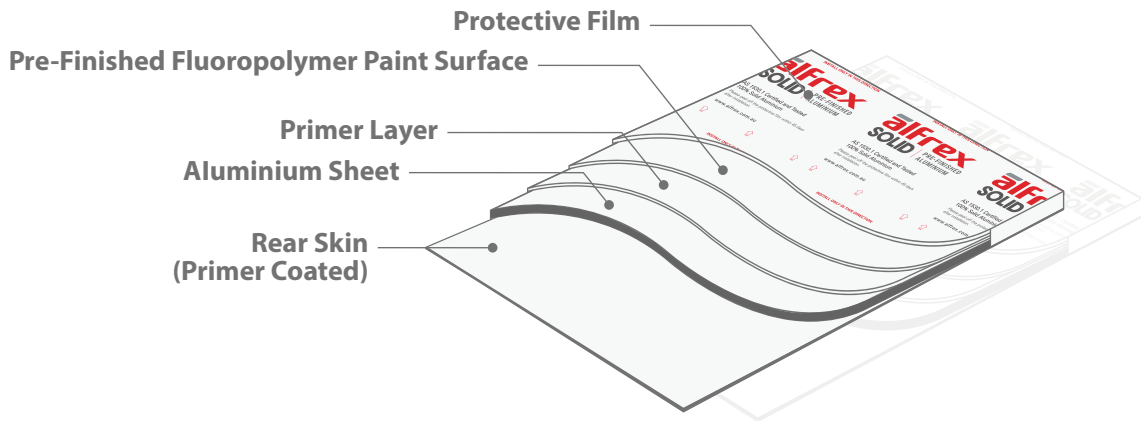

STANDARD_FINISHES
**COLOUR
CHART**

AS 1530.1 CERTIFIED AND TESTED 100% SOLID ALUMINIUM

ALFLEX SOLID[®] is a Pre-Finished Solid Aluminium Panel manufactured by high quality coil coating (roll-to-roll) continuous method. It features a Fluoropolymer based paint system that allows for high flexibility (2T / 2H) for ease of fabrication and is available in a wide range of colours and finishes.

Tunnel inner wall lining

Soffit and interior wall lining

SOLID

CLASSIC WHITE
AL-5185

OFF WHITE
JY-5165

LIGHT GREY
JY-5110

BEIGE
JY-5140

CREAM
JY-5120